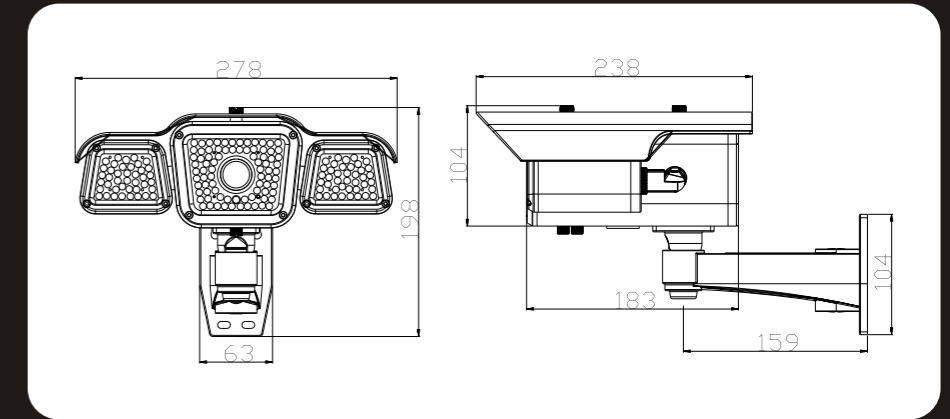

ICR

True D/N

CIR-UW36KC

520 TVL, 1/3" Hi-resolution Color Sony CCD
9~22mm Vari-focal auto Iris IR lens: easy to focus, easy to zoom
Color changes to B/W while IR LED and ICR start working
Constant current circuit design to make sure the lifespan of IR LED
Cable management: cable through bracket, fit for ceiling, wall, base mount
Removable IR cut filter(ICR)
No color deflection under sunshine and halogen lamp
Viewing angle: Horizontal: 32° ~ 14° ; Maximum Outdoor IR Range: 70~75M

ICR

True D/N

CIR-UW36YC

550 TVL, 1/3" Hi-resolution Color Sony CCD
DSS: Digital Slow Shutter
9~22mm Vari-focal auto iris IR lens: easy to focus, easy to zoom
Constant current circuit design to make sure the lifespan of IR LED
Cable management: cable through bracket, fit for ceiling, wall, base mount
Removable IR cut filter(ICR)
No color deflection under sunshine and halogen lamp
Viewing angle: Horizontal: 32° ~ 14° ; Maximum Outdoor IR Range: 70~75M

ICR

True D/N

Kane Computing Ltd
7 Theatre Court, London Road,
Northwich, Cheshire, CW9 5HB, UK.
Tel: +44(0)1606 351006
Fax: +44(0)1606 351007/8
Email: sales@kanecomputing.com
Web: www.kanecomputing.co.uk

UW36 Series Weatherproof Vari-focal IR Camera

SPECIFICATION

Items	CIR-UW36QC	CIR-UW36BC	CIR-UW36KC	CIR-UM36YC
IP Rating	IP66			
Filter	Removable IR Cut Filter			
Image Sensor	1/3" Color Sony CCD	1/3" Super sensitivity CCD	1/3" Hi-resolution Color Sony CCD	
Pixels	NTSC: 537 (H) × 505 (V) PAL: 537 (H) × 597 (V)	NTSC: 811 (H) × 508 (V) PAL: 795 (H) × 596 (V)		
Horizontal Resolution	420TVL	480TVL	520 TVL	550TVL
IR LED	190 PCs IR LED			
Vertical Frequency	NTSC: 60Hz PAL: 50Hz			
Horizontal Frequency	NTSC: 15. 734KHz PAL: 15. 625KHz			
Clock Frequency	NTSC: 28. 636MHz PAL: 28. 375MHz			
Scanning System	2:1 Interlace			
S/N Ratio	>48dB	>50dB		>52dB
Electronic Shutter	NTSC :1/60~1/100, 000S PAL:1/50~1/100, 000S			
White Balance	Auto Tracking			
Back Light Compensation	ON			
Auto Gain Control	ON			
Gamma	0.45			
Video Output	1Vp-p, 75Ω			
Lens	9~22mm Vari-focal			
Viewing Angle	Horizontal: 14° ~ 32°			
Power Supply	DC12V±10%			
Current Consumption	1600mA			
Available IR Distance	70~75M (229. 5ft~245. 9ft)			
Dimension	340×278×200mm (1. 11x0. 91x0. 66ft)			
Weight	2750g			
Storage Temperature	-30°C ~ +60°C			
Operating Temperature	-30°C ~ +40°C			
Package	6PCs/CTN 18KGS 630x375x700mm (2. 07x1. 23x2. 29ft)