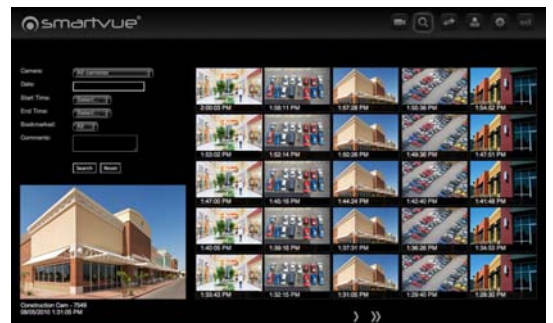

### Remote Management

Free InsightServer Account  
Monitor up to 1,000 S9 Servers  
from One Web Site

Recorded Video Playback with Notes & Bookmarks

Powerful Searching and Recorded Video Previews

Multiple Camera Views with One Click Full Screen Video